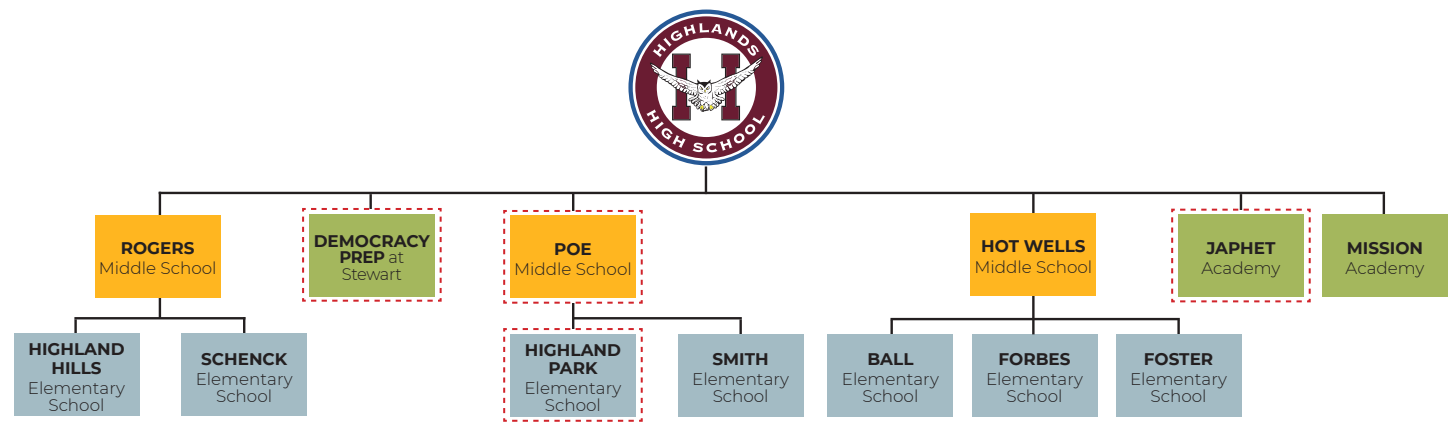

2021-2022 Feeder Patterns

COLOR CODES:

- = **HIGH SCHOOLS** (grades 9-12)
- = **MIDDLE SCHOOLS** (grades 6-8)
- = **ACADEMIES** (grades PK-8)
All grades are not available at all campuses
- = **ELEMENTARY SCHOOLS** (Head Start-5/6)
Head Start and PK3 not available at all campuses
- = **SPLIT FEEDER PATTERN**
Feeds into more than one school

SCHOOLS OPEN TO ALL STUDENTS:

- Advanced Learning Academy
- Carroll ECEC
- CAST Med High School
- CAST Tech High School
- Fox Tech High School
- Gonzales ECEC
- Irving Dual Language Academy
- Knox ECEC
- Nelson ECEC
- Rodriguez Montessori Elementary
- St. Philip's Early College High School
- Steele Montessori Academy
- Travis Early College High School
- Twain Dual Language Academy
- Tynan ECEC
- Young Men's Leadership Academy
- Young Women's Leadership Academy
- YWLA Primary at Page