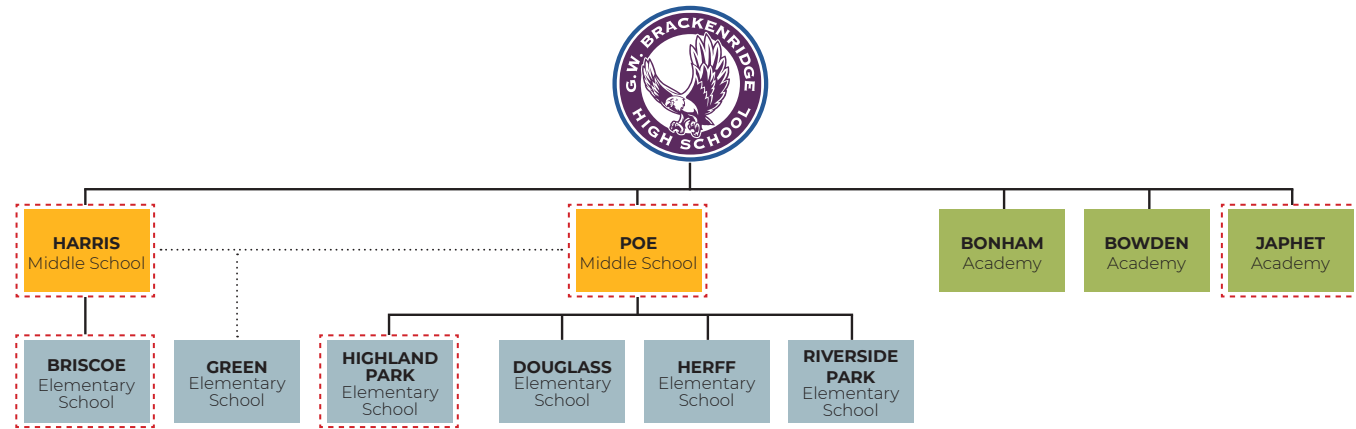

2021-2022 Feeder Patterns

COLOR CODES:

- = **HIGH SCHOOLS** (grades 9-12)
- = **MIDDLE SCHOOLS** (grades 6-8)
- = **ACADEMIES** (grades PK-8)
All grades are not available at all campuses
- = **ELEMENTARY SCHOOLS** (Head Start-5/6)
Head Start and PK3 not available at all campuses
- = **SPLIT FEEDER PATTERN**
Feeds into more than one school

SCHOOLS OPEN TO ALL STUDENTS:

- Advanced Learning Academy
- Carroll ECEC
- CAST Med High School
- CAST Tech High School
- Fox Tech High School
- Gonzales ECEC
- Irving Dual Language Academy
- Knox ECEC
- Nelson ECEC
- Rodriguez Montessori Elementary
- St. Philip's Early College High School
- Steele Montessori Academy
- Travis Early College High School
- Twain Dual Language Academy
- Tynan ECEC
- Young Men's Leadership Academy
- Young Women's Leadership Academy
- YWLA Primary at Page