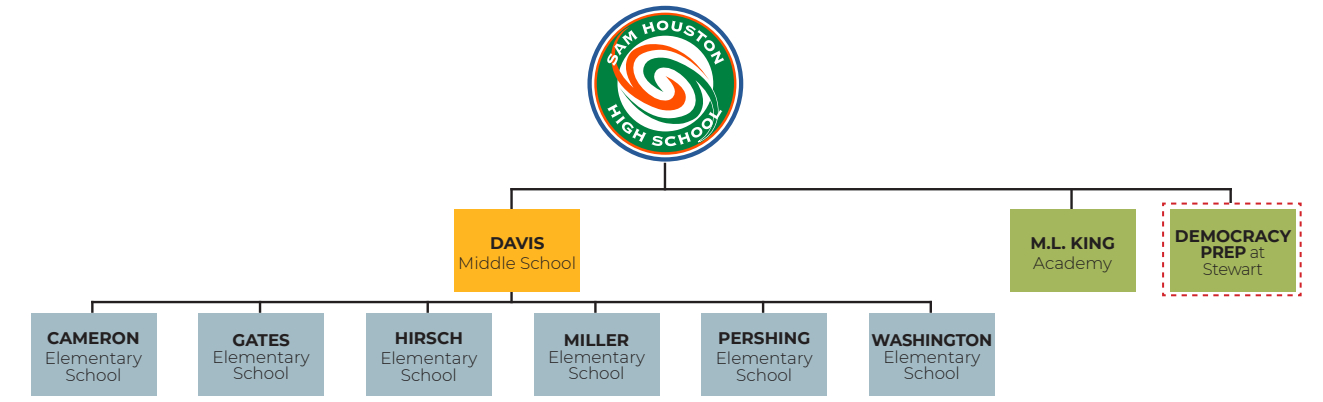

2021-2022 Feeder Patterns

COLOR CODES:

- = **HIGH SCHOOLS** (grades 9-12)
- = **MIDDLE SCHOOLS** (grades 6-8)
- = **ACADEMIES** (grades PK-8)
All grades are not available at all campuses
- = **ELEMENTARY SCHOOLS** (Head Start-5/6)
Head Start and PK3 not available at all campuses
- = **SPLIT FEEDER PATTERN**
Feeds into more than one school

SCHOOLS OPEN TO ALL STUDENTS:

- Advanced Learning Academy
- Carroll ECEC
- CAST Med High School
- CAST Tech High School
- Fox Tech High School
- Gonzales ECEC
- Irving Dual Language Academy
- Knox ECEC
- Nelson ECEC
- Rodriguez Montessori Elementary
- St. Philip's Early College High School
- Steele Montessori Academy
- Travis Early College High School
- Twain Dual Language Academy
- Tynan ECEC
- Young Men's Leadership Academy
- Young Women's Leadership Academy
- YWLA Primary at Page