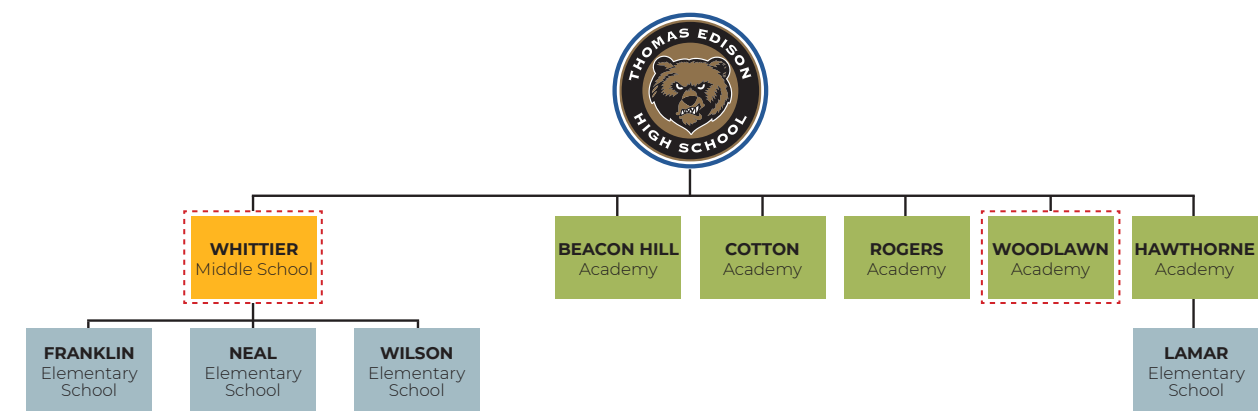

2021-2022 Feeder Patterns

COLOR CODES:

- = **HIGH SCHOOLS** (grades 9-12)
- = **MIDDLE SCHOOLS** (grades 6-8)
- = **ACADEMIES** (grades PK-8)
All grades are not available at all campuses
- = **ELEMENTARY SCHOOLS** (Head Start-5/6)
Head Start and PK3 not available at all campuses
- = **SPLIT FEEDER PATTERN**
Feeds into more than one school

SCHOOLS OPEN TO ALL STUDENTS:

- Advanced Learning Academy
- Carroll ECEC
- CAST Med High School
- CAST Tech High School
- Fox Tech High School
- Gonzales ECEC
- Irving Dual Language Academy
- Knox ECEC
- Nelson ECEC
- Rodriguez Montessori Elementary
- St. Philip's Early College High School
- Steele Montessori Academy
- Travis Early College High School
- Twain Dual Language Academy
- Tynan ECEC
- Young Men's Leadership Academy
- Young Women's Leadership Academy
- YWLA Primary at Page