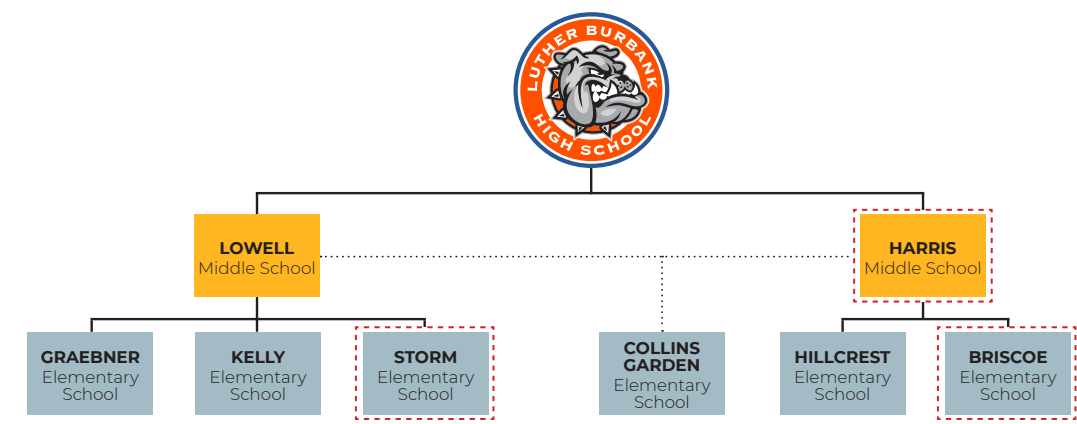

2021-2022 Feeder Patterns

COLOR CODES:

- = **HIGH SCHOOLS** (grades 9-12)
- = **MIDDLE SCHOOLS** (grades 6-8)
- = **ACADEMIES** (grades PK-8)
All grades are not available at all campuses
- = **ELEMENTARY SCHOOLS** (Head Start-5/6)
Head Start and PK3 not available at all campuses
- = **SPLIT FEEDER PATTERN**
Feeds into more than one school

SCHOOLS OPEN TO ALL STUDENTS:

- Advanced Learning Academy
- Carroll ECEC
- CAST Med High School
- CAST Tech High School
- Fox Tech High School
- Gonzales ECEC
- Irving Dual Language Academy
- Knox ECEC
- Nelson ECEC
- Rodriguez Montessori Elementary
- St. Philip's Early College High School
- Steele Montessori Academy
- Travis Early College High School
- Twain Dual Language Academy
- Tynan ECEC
- Young Men's Leadership Academy
- Young Women's Leadership Academy
- YWLA Primary at Page