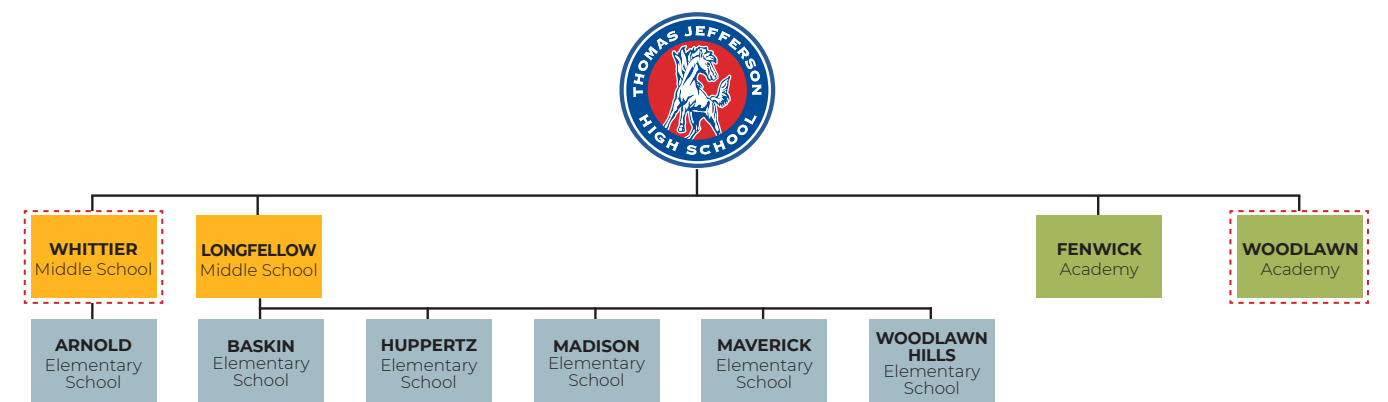

2021-2022 Feeder Patterns

COLOR CODES:

- = **HIGH SCHOOLS** (grades 9-12)
- = **MIDDLE SCHOOLS** (grades 6-8)
- = **ACADEMIES** (grades PK-8)
All grades are not available at all campuses
- = **ELEMENTARY SCHOOLS** (Head Start-5/6)
Head Start and PK3 not available at all campuses
- = **SPLIT FEEDER PATTERN**
Feeds into more than one school

SCHOOLS OPEN TO ALL STUDENTS:

- Advanced Learning Academy
- Carroll ECEC
- CAST Med High School
- CAST Tech High School
- Fox Tech High School
- Gonzales ECEC
- Irving Dual Language Academy
- Knox ECEC
- Nelson ECEC
- Rodriguez Montessori Elementary
- St. Philip's Early College High School
- Steele Montessori Academy
- Travis Early College High School
- Twain Dual Language Academy
- Tynan ECEC
- Young Men's Leadership Academy
- Young Women's Leadership Academy
- YWLA Primary at Page