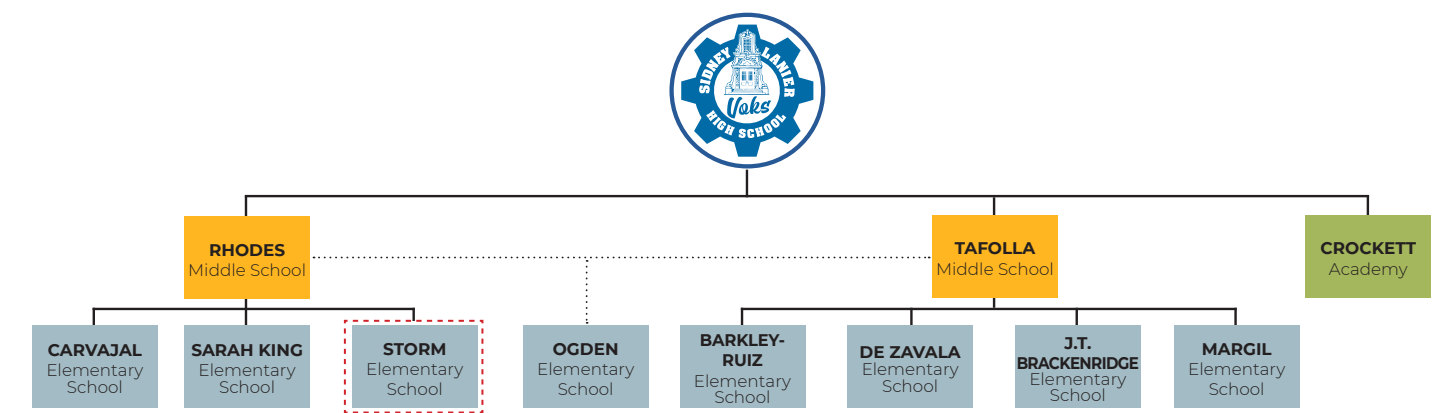

2021-2022 Feeder Patterns

COLOR CODES:

- = **HIGH SCHOOLS** (grades 9-12)
- = **MIDDLE SCHOOLS** (grades 6-8)
- = **ACADEMIES** (grades PK-8)
All grades are not available at all campuses
- = **ELEMENTARY SCHOOLS** (Head Start-5/6)
Head Start and PK3 not available at all campuses
- = **SPLIT FEEDER PATTERN**
Feeds into more than one school

SCHOOLS OPEN TO ALL STUDENTS:

- Advanced Learning Academy
- Carroll ECEC
- CAST Med High School
- CAST Tech High School
- Fox Tech High School
- Gonzales ECEC
- Irving Dual Language Academy
- Knox ECEC
- Nelson ECEC
- Rodriguez Montessori Elementary
- St. Philip's Early College High School
- Steele Montessori Academy
- Travis Early College High School
- Twain Dual Language Academy
- Tynan ECEC
- Young Men's Leadership Academy
- Young Women's Leadership Academy
- YWLA Primary at Page